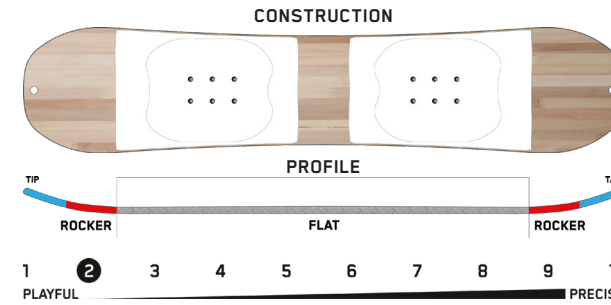

KEY FEATURES

Twin Rocker Profile, Noodle Core, Biax Glass, Extruded 2000 Base, Catch-Free™ Tune, 4x4 Inserts