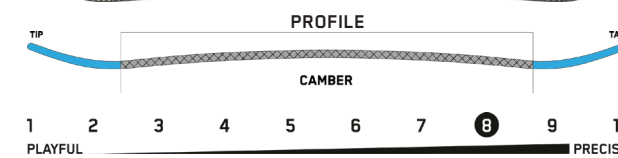

CONSTRUCTION

SIZE CM	EFF. EDGE CM	TIP/WAIST/TAIL	SIDECUT M	STANCE IN	SETACK IN	WT RANGE LB	WT RANGE KG
145	109	28.2-23.9-28.2	8.6/6.0/8.6	19"	0.75"	90-160+	41-73+
148	112	28.6-24.2-28.6	8.8/6.2/8.8	19"	0.75"	90-160+	41-73+
151	114	28.9-24.5-28.9	9.0/6.4/9.0	20"	0.75"	120-190+	54-86+
154	117	29.4-24.9-29.4	9.2/6.6/9.2	21"	0.75"	120-190+	54-86+
157	119	29.8-25.2-29.8	9.4/6.8/9.4	21"	0.75"	120-190+	54-86+
159W	121	30.8-26.2-30.8	9.5/6.9/9.5	22"	0.75"	130-210+	59-95+
159	121	30.0-25.4-30.0	9.5/6.9/9.6	22"	0.75"	130-210+	59-95+
161W	123	31.2-26.5-31.2	9.7/7.1/9.7	23"	0.75"	140-230+	64-104+
162	123	30.4-25.7-30.4	9.7/7.1/9.7	23"	0.75"	140-230+	64-104+
163W	124	31.5-26.7-31.5	9.8/7.2/9.8	23"	0.75"	140-230+	64-104+