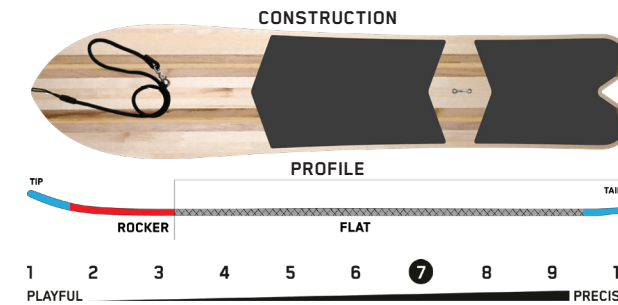

SIZE CM	EFF. EDGE CM	TIP/WAIST/TAIL	SIDECUT M	STANCE IN	SETACK IN	0	WT RANGE KG
136	98	30.2-25.0-25.7	9.00	NA	NA	90-220+	40-100+
120	86	29.0-24.2-24.5	9.00	NA	NA	70-190+	32-86+