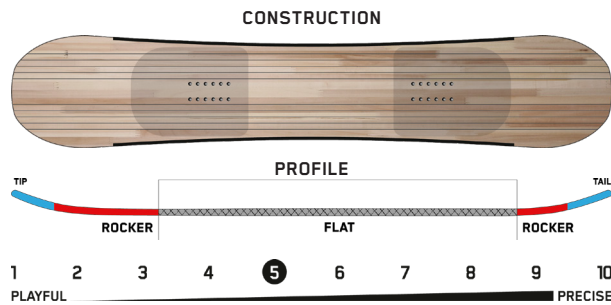

SIZE CM	EFF. EDGE CM	TIP/WAIST/TAIL	SIDECUT M	STANCE IN	SETACK IN	WT RANGE LB	WT RANGE KG
150	117	28.2-24.2-28.2	7.50	20"	0.75"	110-180+	50-82+
153	117	28.6-24.5-28.6	7.90	21"	0.75"	120-190+	54-86+
156	119	28.7-24.7-28.7	8.00	22"	0.75"	120-190+	54-86+
159	122	29.1-24.9-29.1	8.10	22"	0.75"	130-200+	59-91+
162	125	29.5-25.1-29.5	8.20	23"	0.75"	130-220+	59-100+
157W	119	30.3-26-30.3	8.00	22"	0.75"	130-220+	59-100+
160W	122	30.7-26.3-30.7	8.10	22"	0.75"	130-220+	59-100+
164W	127	31.3-26.6-31.3	8.20	23"	0.75"	140-230+	64-104+