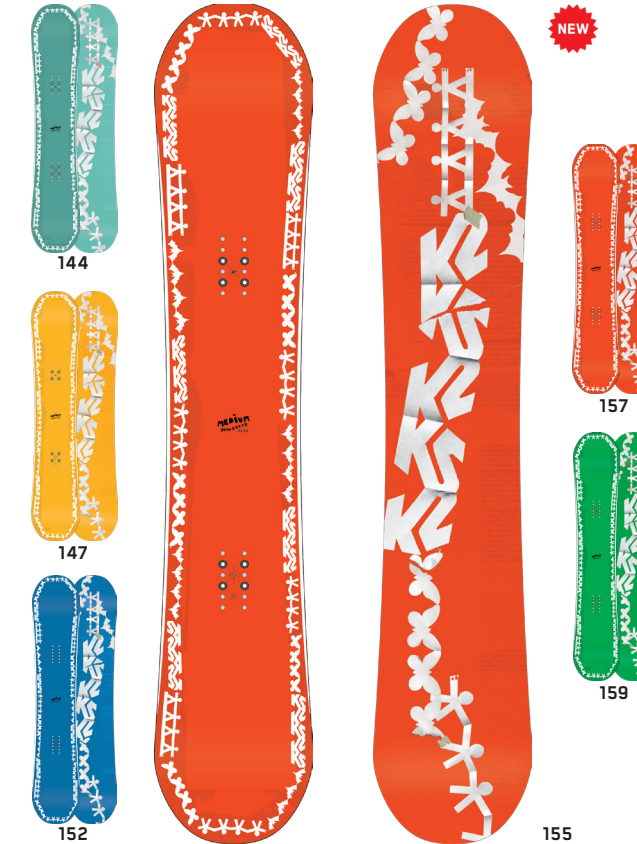

KEY FEATURES
 Directional Camber Profile, S1 Core, ICG™ 10 Biax Glass, Carbon Power Fork, Wax-Infused Sintered 4001 Base, 2x4 Inserts

SIZE CM	EFF. EDGE CM	TIP/WAIST/TAIL	SIDECUT M	STANCE IN	SETACK IN	WT RANGE LB	WT RANGE KG
142	104	29.9-25.0-27.9	5.5/6.5	19"	0.75"	90-160+	41-73+
146	108	30.5-25.4-28.5	5.7/6.7	19"	0.75"	90-160+	41-73+
150	111	31.3-26.0-29.3	5.9/6.9	20"	0.75"	120-190+	54-86+
154	115	31.8-26.4-29.8	6.1/7.1	21"	0.75"	120-190+	54-86+
158	118	32.4-26.8-30.4	6.3/7.3	22"	0.75"	130-210+	59-95+
162	122	32.7-27.0-30.7	6.5/7.5	23"	0.75"	130-210+	59-95+

HYPNOTIST

Terrain: Park, Resort
Riding Style: Freestyle
Ability Level: Advanced to Expert

TECH
 BAP Core - Tri-species renewable wood core deliver a strong, lightweight, and responsive ride.
 SpaceGlass™ Tip/Tail - Reduces swingweight, reduces tip chatter, increases edge hold.
 Carbon DarkWeb™ - Increased board response and stability and adds pop to tip and tail.
 Carbon Backbone™ - Pre-curved carbon fiber strip between the inserts for ultimate pop.
 Wax-Infused Sintered 4001 Base - Hard, resilient, and ultra-fast. Wax infused for premium glide.

MEDIUM

Terrain: Park, Street, Resort
Riding Style: Freestyle
Ability Level: Intermediate to Expert

TECH
 BAP Core - Tri-species renewable wood core deliver a strong, lightweight, and responsive ride.
 Carbon DarkWeb™ - Increased board response and stability and adds pop to tip and tail.
 Carbon Backbone™ - Pre-curved carbon fiber strip between the inserts for ultimate pop.
 Sintered 4000 Base - Soaks up wax for premium glide while remaining supremely durable.