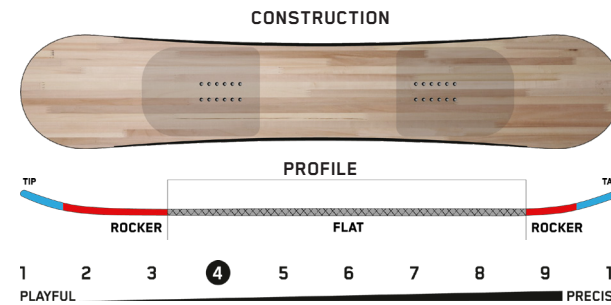

SIZE CM	EFF. EDGE CM	TIP/WAIST/TAIL	SIDECUT M	STANCE IN	SETACK IN	WT RANGE LB	WT RANGE KG
152	119	29.0-24.7-29.0	8.00	21"	0.75"	120-200+	54-91+
155	122	29.3-24.9-29.3	8.10	21"	0.75"	120-200+	54-91+
158	124	29.7-25.1-29.7	8.20	22"	0.75"	130-210+	59-95+
156W	122	30.6-26.2-30.6	8.10	21"	0.75"	130-210+	59-95+
159W	127	31.3-26.5-31.3	8.20	22"	0.75"	130-220+	59-100+
163W	130	31.7-26.8-31.7	8.30	23"	0.75"	140-230+	64-104+