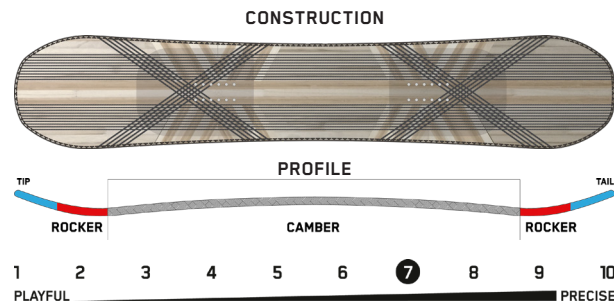

SIZE CM	EFF. EDGE CM	TIP/WAIST/TAIL	SIDECUT M	STANCE IN	SETACK IN	WT RANGE LB	WT RANGE KG
144	108	28.3-24.0-28.3	8.2/6.1/8.2	19"	0.50"	90-160+	41-73+
147	111	28.6-24.3-28.6	8.4/6.3/8.4	19"	0.50"	90-160+	41-73+
150	113	29.0-24.6-29.0	8.6/6.5/8.6	20"	0.50"	120-190+	54-86+
153	116	29.5-25.0-29.5	8.8/6.7/8.8	21"	0.50"	120-190+	54-86+
156	118	29.8-25.3-29.8	9.0/6.9/9.0	21"	0.50"	120-190+	54-86+
157W	118	30.6-26.1-30.6	9.0/6.9/9.0	21"	0.50"	120-190+	54-86+
159	121	30.1-25.5-30.1	9.2/7.1/9.2	22"	0.50"	130-210+	59-95+
160W	121	30.9-26.3-30.9	9.2/7.1/9.2	22"	0.50"	130-210+	59-95+
162	123	30.5-25.8-30.5	9.4/7.3/9.4	23"	0.50"	140-230+	64-104+
164W	124	31.2-26.5-31.2	9.5/7.4/9.5	23"	0.50"	140-230+	64-104+

INSTRUMENT

Terrain: Powder, Groomers, Resort
Riding Style: All-Mountain Freeride and Carving
Ability Level: Intermediate to Advanced