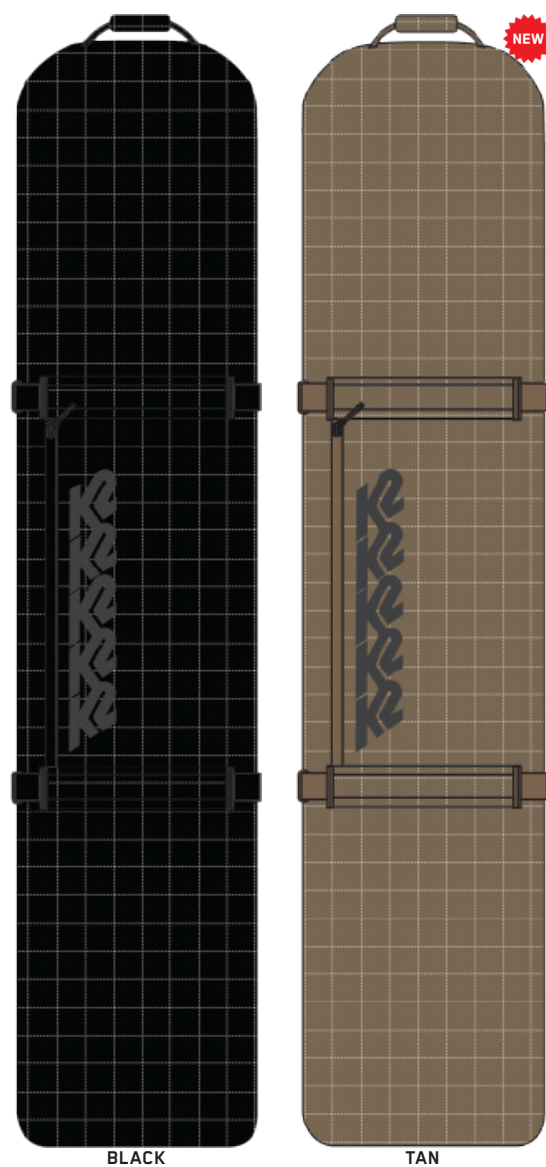

SNOWBOARD ROLLER

BLACK

TAN

KEY FEATURES

6000 Ripstop Material, TPU Coated Bottom, YKK Zippers, External/Internal Cinch, Luggage Tag Window, Urethane Skate Wheels, Molded Base Plate, Exterior Pockets, Removeable Tarpaulin Boot Bag, 3 Carry Handles