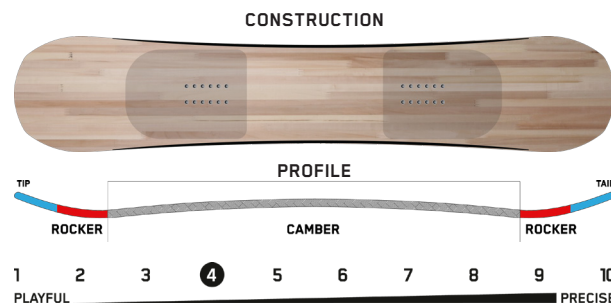

SIZE CM	EFF. EDGE CM	TIP/WAIST/TAIL	SIDECUT M	STANCE IN	SETACK IN	WT RANGE LB	WT RANGE KG
148	114	28.9-24.6-28.9	7.7/7.3/7.7	19"	CENTERED	90-160+	41-73+
151	117	29.2-24.9-29.2	7.9/7.5/7.9	20"	CENTERED	120-190+	54-86+
154	120	29.6-25.2-29.6	8.1/7.7/8.1	21"	CENTERED	120-190+	54-86+
157	122	29.9-25.4-29.9	8.3/7.9/8.3	22"	CENTERED	130-210+	59-95+
152W	117	30.0-25.7-30.0	7.9/7.5/7.9	20"	CENTERED	120-190+	54-86+
155W	120	30.4-26.0-30.4	8.1/7.7/8.1	21"	CENTERED	120-190+	54-86+
158W	122	30.7-26.2-30.7	8.3/7.9/8.3	22"	CENTERED	130-210+	59-95+

GEOMETRIC

Terrain: Park, Jibs, Street, Resort
Riding Style: Freestyle
Ability Level: Beginner to Advanced