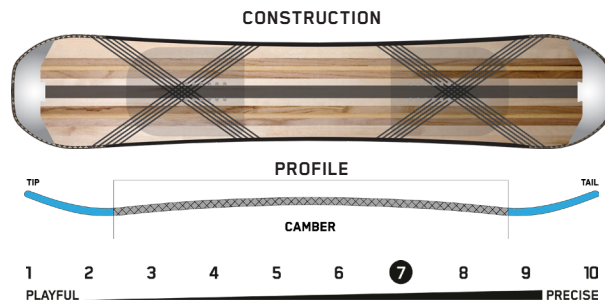

SIZE CM	EFF. EDGE CM	TIP/WAIST/TAIL	SIDECUT M	STANCE IN	SETACK IN	WT RANGE LB	WT RANGE KG
149	117	28.6-24.5-28.6	7.60	19"	CENTERED	90-160+	41-73+
152	119	29.0-24.8-29.0	7.80	20"	CENTERED	110-180+	50-82+
154W	121	30.1-25.9-30.1	8.00	21"	CENTERED	120-190+	54-86+
155	122	29.4-25.1-29.4	8.00	21"	CENTERED	120-190+	54-86+
157W	123	30.5-26.2-30.5	8.20	21"	CENTERED	130-230+	59-104+
158	125	29.8-25.4-29.8	8.20	22"	CENTERED	130-220+	59-100+
160W	126	30.9-26.5-30.9	8.40	22"	CENTERED	130-230+	59-104+
161	127	30.2-25.7-30.2	8.40	22"	CENTERED	130-230+	59-104+

MEDIUM

Terrain: Park, Street, Resort
Riding Style: Freestyle
Ability Level: Intermediate to Expert