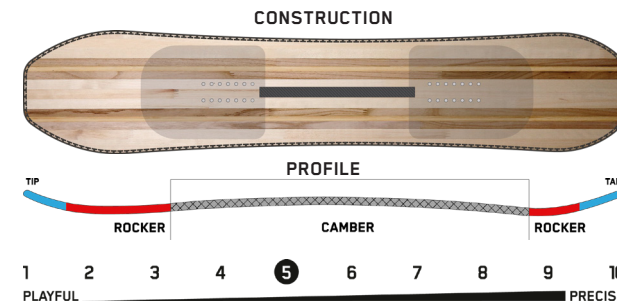

SIZE CM	EFF. EDGE CM	TIP/WAIST/TAIL	SIDECUT M	STANCE IN	SETACK IN	WT RANGE LB	WT RANGE KG
138	95	28.1-24.7-27.1	7.77	19"	CENTERED	90-160+	41-73+
142	97	28.9-25.4-28.0	7.77	20"	CENTERED	90-160+	41-73+
147	101	30.0-26.2-29.0	7.77	21"	CENTERED	110-180+	50-82+
152	104	31.0-27.0-30.0	7.77	22"	CENTERED	120-190+	54-86+
157	108	32.0-27.9-31.0	7.77	22"	CENTERED	130-230+	59-104+

BROADCAST

Terrain: Powder, Groomers, Sidecountry, Resort
Riding Style: All-Mountain Freeride
Ability Level: Intermediate to Advanced