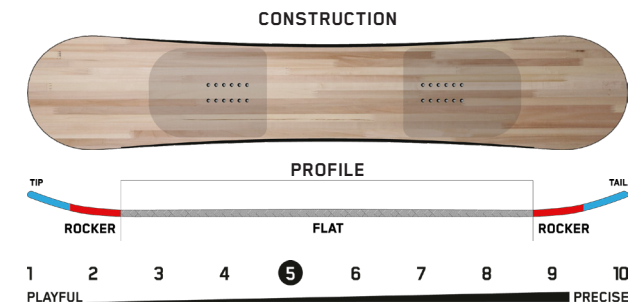

SIZE CM	EFF. EDGE CM	TIP/WAIST/TAIL	SIDECUT M	STANCE IN	SETACK IN	WT RANGE LB	WT RANGE KG
110	85	25.0-21.7-25.0	5.00	13"	CENTERED	<120	<55
120	95	26.2-22.4-26.2	5.50	14"	CENTERED	<120	<55
130	106	27.1-23.0-27.1	6.00	15"	CENTERED	<130	<60
140	112	27.2-23.3-27.2	6.80	18.5"	CENTERED	90-160+	41-73+
145	114	27.5-23.4-27.5	7.00	19"	CENTERED	90-160+	41-73+
150	117	28.2-24.4-28.2	7.80	21"	CENTERED	100-170+	45-77+
155	119	28.8-24.7-28.8	8.00	21"	CENTERED	110-190+	50-86+
160	124	29.5-25.1-29.5	8.50	22"	CENTERED	130-220+	59-100+
157W	119	30.1-26.0-30.1	8.20	22"	CENTERED	130-210+	59-95+
161W	122	30.5-26.3-30.5	8.50	22"	CENTERED	130-220+	59-100+
165W	127	31.1-26.6-31.1	8.80	23"	CENTERED	130-220+	59-100+

RENTAL COLLECTION

RENTAL COLLECTION