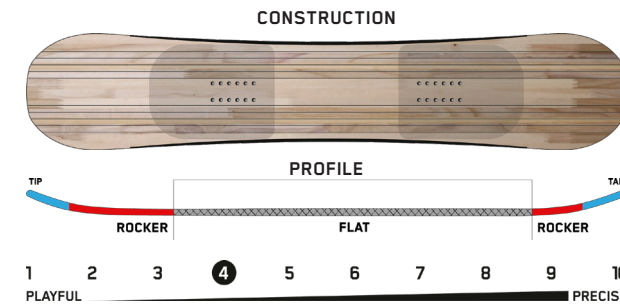

KEY FEATURES

Directional Combination Camber Profile, Rhythm™ Core, ICG™ 10 Biax Glass with Carbon, Sintered 4000 Base, 2x4 Inserts

SIZE CM	EFF. EDGE CM	TIP/WAIST/TAIL	SIDECUT M	STANCE IN	SETACK IN	WT RANGE LB	WT RANGE KG
144	104	27.7-23.6-27.4	7.80	19"	0.75"	90-160+	41-73+
147	107	28.1-23.9-27.8	7.80	19"	0.75"	100-170+	45-77+
150	110	28.5-24.3-28.2	7.80	20"	0.75"	100-170+	45-77+
153	117	28.9-24.6-28.6	7.90	21"	0.75"	120-200+	54-91+

DREAMSICLE

Terrain: Powder, Groomers, Resort
Riding Style: All-Mountain
Ability Level: Beginner to Intermediate

TECH

Rhythm™ Core - Designed to compliment the mechanics and riding style of women riders.
ICG™ 10 Biax Carbon Fiberglass - Biaxial fiberglass weave w/ 20 integrated carbon stringers.
Extruded 2000 Base - Durable, fast, and resilient without the need for extra maintenance.

KEY FEATURES

Directional Rocker Profile, Rhythm™ Core, ICG™ 10 Biax Glass with Carbon, Extruded 2000 Base, 2x4 Inserts

SIZE CM	EFF. EDGE CM	TIP/WAIST/TAIL	SIDECUT M	STANCE IN	SETACK IN	WT RANGE LB	WT RANGE KG
138	108	27.5-23.7-27.5	7.10	18"	0.75"	90-160+	41-73+
142	111	27.9-23.9-27.9	7.30	19"	0.75"	90-160+	41-73+
146	112	28.4-24.1-28.4	7.40	19"	0.75"	100-170+	45-77+
149	114	28.4-24.2-28.4	7.50	20"	0.75"	100-170+	45-77+
153	122	28.9-24.5-28.9	7.80	21"	0.75"	110-190+	50-86+