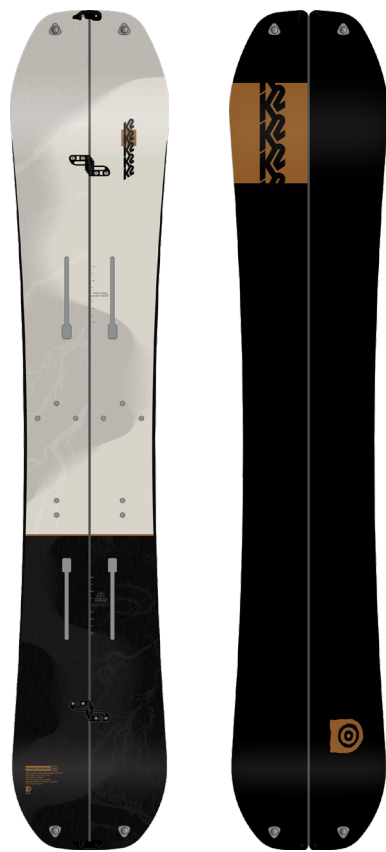

TREE SPLITTER

Terrain: Soft Snow, Local Parks, Backyards
Riding Style: Look Out Below!
Ability Level: Beginner to Expert

TECH
 Veneer Core - Strong and stable. Horizontally laminated veneer, just like the old days
 Extruded 2000 Base - Durable, fast, and resilient without the need for extra maintenance.

KEY FEATURES
 Directional Rocker Profile, Veneer Core, Traction Pad, Paracord Leash, Extruded 2000 Base

SIZE CM	EFF. EDGE CM	TIP/WAIST/TAIL	SIDECUT M	STANCE IN	SETACK IN	0	WT RANGE KG
136	98	30.2-25.0-25.7	9.00	NA	NA	90-220+	40-100+
120	86	29.0-24.2-24.5	9.00	NA	NA	70-190+	32-86+

FREELoader

Terrain: Splitboarding, Backcountry
Riding Style: All-Mountain Freeride
Ability Level: Intermediate to Expert

TECH

SnoPhobic Topsheet - Textured snow-shedding top sheet technology.
 Paulownia Tour-Lite Core - Strong responsive, and 500g lighter than average core weight.
 ICG™ 20 Triax Carbon Fiberglass - Biaxial fiberglass weave w/ 20 integrated carbon stringers.
 Karakoram Clips - USA Made Tip and Tail Clips for Unmatched Security
 Carbon Infused Sintered 5500 Base - The highest performance base material in the K2 line.