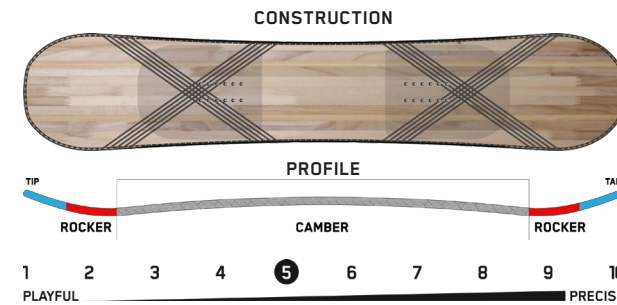

SIZE CM	EFF. EDGE CM	TIP/WAIST/TAIL	SIDECUT M	STANCE IN	SETACK IN	WT RANGE LB	WT RANGE KG
140	108	27.9-24.1-27.9	7.20	18"	CENTERED	90-160+	41-73+
144	110	28.3-24.2-28.3	7.30	19"	CENTERED	90-160+	41-73+
147	113	28.6-24.4-28.6	7.40	19"	CENTERED	100-170+	45-77+
149	116	28.9-24.6-28.9	7.50	20"	CENTERED	100-170+	45-77+
152	118	29.2-24.8-29.2	7.60	21"	CENTERED	110-190+	50-86+

LIME LITE

Terrain: Park, Jibs, Street, Resort
Riding Style: Freestyle
Ability Level: Beginner to Advanced