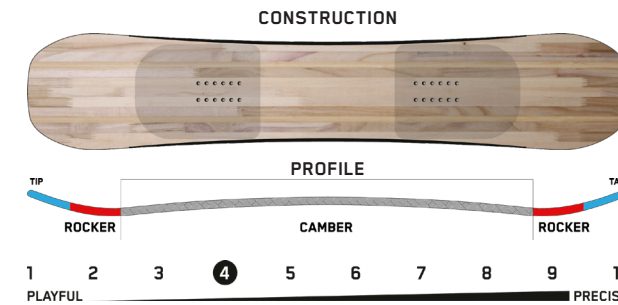

SIZE CM	EFF. EDGE CM	TIP/WAIST/TAIL	SIDECUT M	STANCE IN	SETACK IN	WT RANGE LB	WT RANGE KG
138	109	27.2-23.6-27.2	7.20	19"	CENTERED	90-160+	41-73+
142	112	27.5-23.8-27.5	7.30	19"	CENTERED	90-160+	41-73+
146	114	27.8-24.0-27.8	7.40	20"	CENTERED	100-170+	45-77+
149	117	28.4-24.2-28.4	7.50	20"	CENTERED	100-170+	45-77+
153	119	28.5-24.4-28.5	7.60	21"	CENTERED	110-190+	50-86+