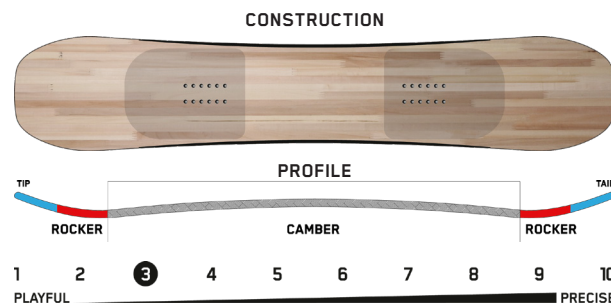

SIZE CM	EFF. EDGE CM	TIP/WAIST/TAIL	SIDECUT M	STANCE IN	SETACK IN	WT RANGE LB	WT RANGE KG
144	106	28.2-24.5-28.2	7.50	19"	CENTERED	110-180+	50-82+
148	110	28.6-24.7-28.6	7.60	20"	CENTERED	120-190+	54-86+
152	114	29.0-24.9-29.0	7.70	21"	CENTERED	120-190+	54-86+
156	118	29.4-25.1-29.4	7.80	22"	CENTERED	130-200+	59-91+
151W	113	30.1-26.0-30.1	7.70	21"	CENTERED	120-190+	54-86+
154W	116	30.4-26.2-30.4	7.80	21"	CENTERED	130-200+	59-91+
157W	119	30.7-26.4-30.7	7.90	22"	CENTERED	130-200+	59-91+