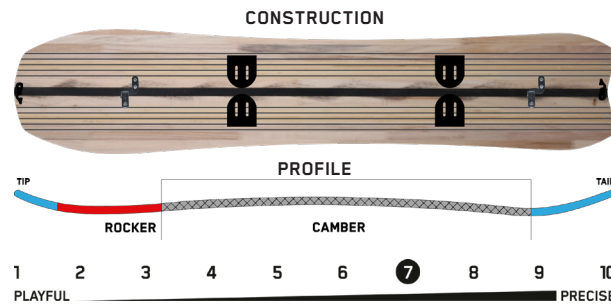

SIZE CM	EFF. EDGE CM	TIP/WAIST/TAIL	SIDECUT M	STANCE IN	SETACK IN	WT RANGE LB	WT RANGE KG
154	115	31.8-26.4-29.8	6.1/7.1	21"	0.75"	120-190+	54-86+
158	118	32.4-26.8-30.4	6.3/7.3	22"	0.75"	130-210+	59-95+

MARAUDER

Terrain: Splitboarding, Backcountry
Riding Style: All-Mountain Freeride
Ability Level: Intermediate to Expert