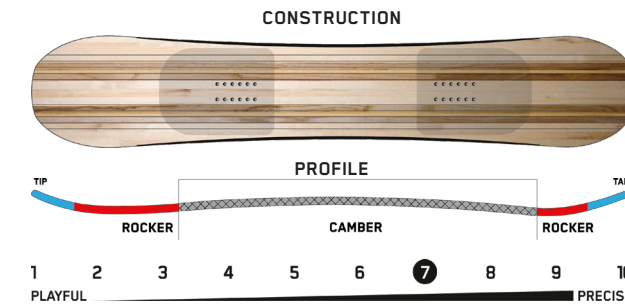

SIZE CM	EFF. EDGE CM	TIP/WAIST/TAIL	SIDECUT M	STANCE IN	SETACK IN	WT RANGE LB	WT RANGE KG
153	117	28.9-24.6-28.6	7.90	21"	0.75"	120-200+	54-91+
156	119	29.2-24.8-28.9	8.00	22"	0.75"	120-200+	54-91+
159	122	29.6-25.0-29.3	8.10	22"	0.75"	130-230+	59-104+
162	125	29.9-25.2-29.6	8.20	23"	0.75"	130-230+	59-104+
158W	122	30.9-26.3-30.6	8.10	22"	0.75"	130-230+	59-104+
163W	125	31.3-26.6-31.0	8.20	23"	0.75"	130-230+	59-104+