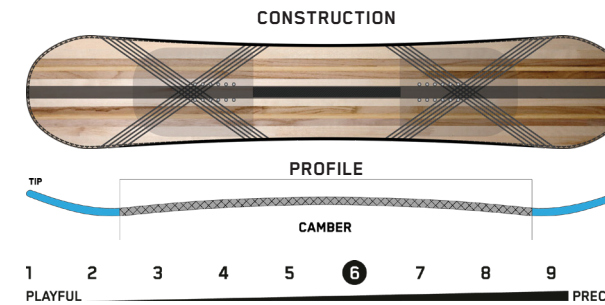

SIZE CM	EFF. EDGE CM	TIP/WAIST/TAIL	SIDECUT M	STANCE IN	SETACK IN	WT RANGE LB	WT RANGE KG
141	109	27.5-23.5-27.5	6.80	18"	CENTERED	90-160+	41-73+
144	112	27.9-23.8-27.9	7.00	19"	CENTERED	90-160+	41-73+
147	114	28.4-24.2-28.4	7.20	19"	CENTERED	90-160+	41-73+
149	116	28.6-24.4-28.6	7.30	20"	CENTERED	110-180+	50-82+
152	118	29.0-24.7-29.0	7.50	21"	CENTERED	120-190+	54-86+
154W	121	30.2-25.8-30.2	7.70	21"	CENTERED	130-220+	59-100+
155	121	29.4-25.1-29.4	7.70	21"	CENTERED	130-230+	59-104+
157	122	29.6-25.2-29.6	7.80	21"	CENTERED	130-220+	59-100+
158W	123	30.7-26.2-30.7	7.90	22"	CENTERED	130-230+	59-104+
159	123	29.9-25.4-29.9	7.90	22"	CENTERED	130-230+	59-104+

AFTERBLACK

Terrain: Park, Street, Resort
Riding Style: Freestyle
Ability Level: Intermediate to Advanced