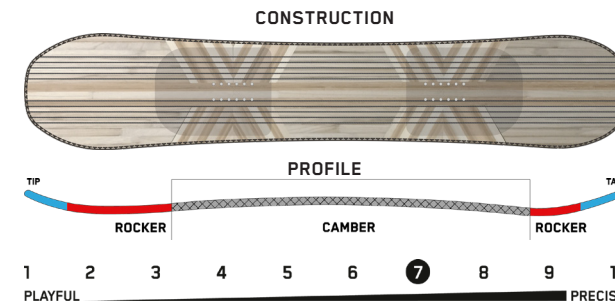

SIZE CM	EFF. EDGE CM	TIP/WAIST/TAIL	SIDECUT M	STANCE IN	SETACK IN	WT RANGE LB	WT RANGE KG
146	109	28.8-24.3-28.0	5.3/7.3/4.8	19"	0.75"	90-160+	41-73+
148	112	29.2-24.6-28.4	5.5/7.5/5.0	19"	0.75"	90-160+	41-73+
151	113	29.4-24.8-28.6	5.6/7.6/5.1	20"	0.75"	120-190+	54-86+
154	116	29.9-25.2-29.1	5.8/7.8/5.3	21"	0.75"	120-190+	54-86+
157	118	30.3-25.5-29.5	6.0/8.0/5.5	21"	0.75"	120-190+	54-86+
159W	121	31.4-26.6-30.6	6.2/8.2/5.7	22"	0.75"	130-210+	59-95+
160	121	30.6-25.8-29.8	6.2/8.2/5.7	22"	0.75"	130-210+	59-95+
162W	123	31.8-26.9-31.0	6.4/8.4/5.9	23"	0.75"	140-230+	64-104+
163	123	31.0-26.1-30.2	6.4/8.4/5.9	23"	0.75"	140-230+	64-104+

SNOWBOARDS - LANDSCAPE COLLECTION

SNOWBOARDS - LANDSCAPE COLLECTION