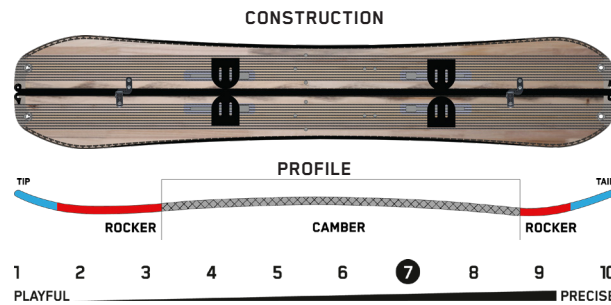

SIZE CM	EFF. EDGE CM	TIP/WAIST/TAIL	SIDECUT M	STANCE IN	SETACK IN	WT RANGE LB	WT RANGE KG
147	108	28-23.8-27.6	7.70	19"	1"	90-160+	41-73+
151	111	28.6-24.2-28.2	7.70	20"	1"	120-190+	54-86+
156	115	29.5-24.8-29.1	7.70	21"	1"	120-190+	54-86+
159	117	29.8-25-29.4	7.70	22"	1"	130-210+	59-95+
162	119	30.2-25.2-29.8	7.70	23"	1"	130-210+	59-95+
158W	116	30.4-25.6-30	7.70	22"	1"	130-200+	59-91+
163W	120	31.4-26.4-31	7.70	23"	1"	130-210+	59-95+
166W	122	32.1-26.9-31.7	7.70	23"	1"	140-230+	64-104+

ISOLATOR

Terrain: Splitboarding, Backcountry
Riding Style: All-Mountain Freeride
Ability Level: Intermediate to Expert