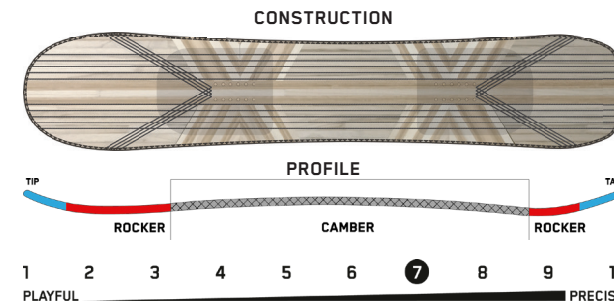

SIZE CM	EFF. EDGE CM	TIP/WAIST/TAIL	SIDECUT M	STANCE IN	SETACK IN	WT RANGE LB	WT RANGE KG
151	114	30.1-25.4-29.1	7.55	21"	0.75"	110-180+	50-82+
154	117	30.5-25.7-29.5	7.70	21"	0.75"	120-190+	54-86+
157	119	30.9-26.0-29.9	7.86	22"	0.75"	120-200+	54-91+
160	122	31.3-26.3-30.3	8.02	22"	0.75"	130-210+	59-95+
163	124	31.7-26.6-30.7	8.18	23"	0.75"	140-230+	64-104+

PASSPORT

Terrain: Powder, Groomers, Sidecountry, Resort
Riding Style: All-Mountain Freeride
Ability Level: Intermediate to Advanced