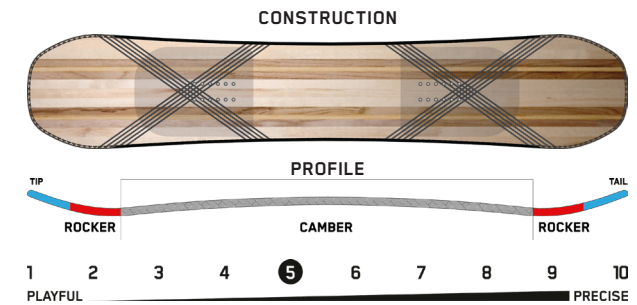

SIZE CM	EFF. EDGE CM	TIP/WAIST/TAIL	SIDECUT M	STANCE IN	SETACK IN	WT RANGE LB	WT RANGE KG
149	114	28.5-24.5-28.5	7.50	19"	CENTERED	110-180+	50-82+
151	117	28.8-24.7-28.8	7.70	20"	CENTERED	120-190+	54-86+
154	119	29.3-25.1-29.3	7.90	21"	CENTERED	120-190+	54-86+
157	122	29.7-25.4-29.7	8.10	21"	CENTERED	130-200+	59-91+
160	124	30.0-25.7-30.0	8.30	22"	CENTERED	130-220+	59-100+
156W	122	30.5-26.2-30.5	8.10	21"	CENTERED	130-220+	59-100+
159W	124	30.8-26.5-30.8	8.30	22"	CENTERED	130-230+	59-104+