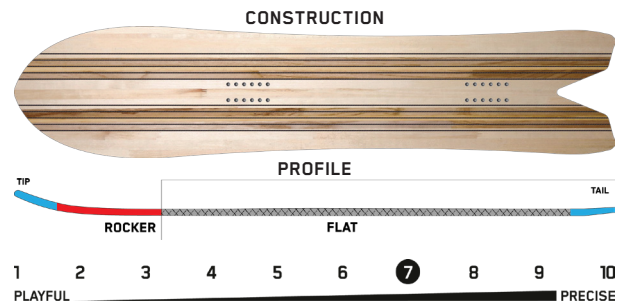

TECH
ICG™ 10 Biax Carbon Fiberglass - Biaxial fiberglass weave w/ 10 integrated carbon stringers.
Bambooyah™ Core - Renewable, responsive, and ultra-strong - 5 year warranty.
3D Base Contour - 8mm of spoon-like contour on nose and tail increases predictability/float.
Sintered 4000 Base - Soaks up wax for premium glide while remaining supremely durable.

KEY FEATURES
Directional Rocker Profile, Bambooyah™ Core, ICG™ 10 Biax Glass with Carbon, Volume Shift™, 3D Contour Nose, Sintered 4000 Base