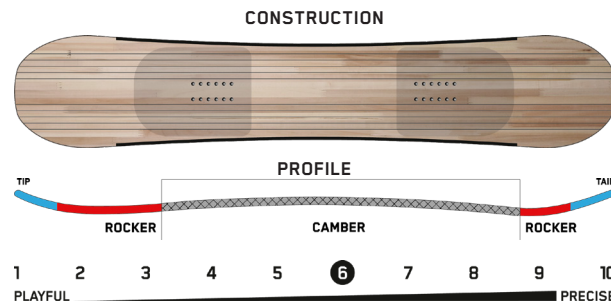

SIZE CM	EFF. EDGE CM	TIP/WAIST/TAIL	SIDECUT M	STANCE IN	SETACK IN	WT RANGE LB	WT RANGE KG
150	117	28.2-24.2-28.2	7.50	20"	0.75"	110-180+	50-82+
153	117	28.6-24.5-28.6	7.90	21"	0.75"	120-190+	54-86+
156	119	28.7-24.7-28.7	8.00	22"	0.75"	120-190+	54-86+
159	122	29.1-24.9-29.1	8.10	22"	0.75"	130-200+	59-91+
162	125	29.5-25.1-29.5	8.20	23"	0.75"	130-220+	59-100+
157W	119	30.3-26-30.3	8.00	22"	0.75"	130-220+	59-100+
160W	122	30.7-26.3-30.7	8.10	22"	0.75"	130-220+	59-100+
164W	127	31.3-26.6-31.3	8.20	23"	0.75"	140-230+	64-104+

GATEWAY

Terrain: Powder, Groomers, Resort
Riding Style: All-Mountain
Ability Level: Beginner to Intermediate