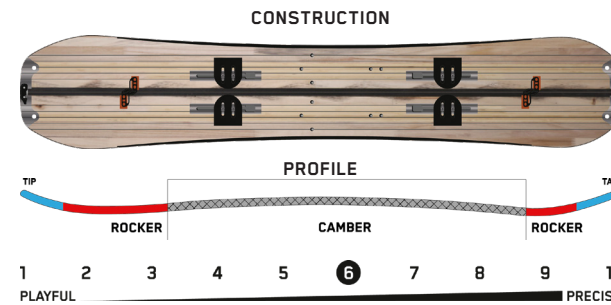

MARAUDER

Terrain: Splitboarding, Backcountry
Riding Style: All-Mountain Freeride
Ability Level: Intermediate to Expert

TECH

ICG™ 10 Biax Carbon Fiberglass - Biaxial fiberglass weave w/ 10 integrated carbon stringers.
 BAP Core - Tri-species renewable wood core deliver a strong, lightweight, and responsive ride.
 Sintered 4000 Base - Soaks up wax for premium glide while remaining supremely durable.

KEY FEATURES

Directional Combination Camber Profile, BAP Core, ICG™ 10 Biax Glass with Carbon, Sintered 4000 Base, Splitrack™ Inserts, Package complete with Skins, Hardware, and Mount Pucks

SIZE CM	EFF. EDGE CM	TIP/WAIST/TAIL	SIDECUT M	STANCE IN	SETACK IN	WT RANGE LB	WT RANGE KG
147	108	28.0-23.8-27.6	7.70	19"	1"	90-160+	41-73+
151	111	28.6-24.2-28.2	7.70	20"	1"	120-190+	54-86+
156	115	29.5-24.8-29.1	7.70	21"	1"	120-190+	54-86+
159	117	29.8-25-29.4	7.70	22"	1"	130-210+	59-95+
162	119	30.2-25.2-29.8	7.70	23"	1"	130-210+	59-95+
158W	116	30.4-25.6-30.0	7.70	22"	1"	130-200+	59-91+
163W	120	31.4-26.4-31.0	7.70	23"	1"	130-210+	59-95+
166W	122	32.1-26.9-31.7	7.70	23"	1"	140-230+	64-104+