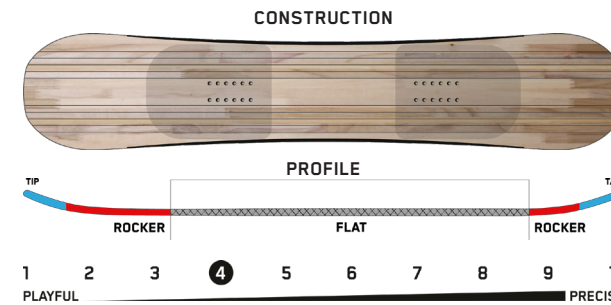

SIZE CM	EFF. EDGE CM	TIP/WAIST/TAIL	SIDECUT M	STANCE IN	SETACK IN	WT RANGE LB	WT RANGE KG
138	108	27.5-23.7-27.5	7.10	18"	0.75"	90-160+	41-73+
142	111	27.9-23.9-27.9	7.30	19"	0.75"	90-160+	41-73+
146	112	28.4-24.1-28.4	7.40	19"	0.75"	100-170+	45-77+
149	114	28.4-24.2-28.4	7.50	20"	0.75"	100-170+	45-77+

RENTAL

Terrain: Powder, Groomers, Resort
Riding Style: All-Mountain
Ability Level: Beginner to Intermediate