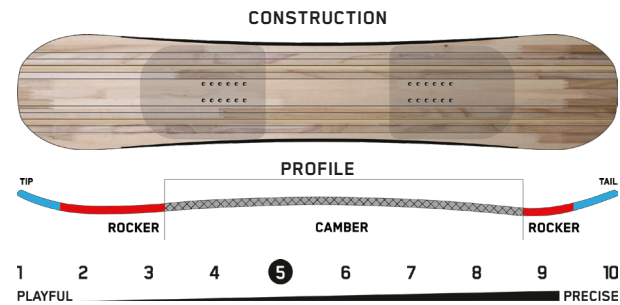

SIZE CM	EFF. EDGE CM	TIP/WAIST/TAIL	SIDECUT M	STANCE IN	SETACK IN	WT RANGE LB	WT RANGE KG
144	104	27.7-23.6-27.4	7.80	19"	0.75"	90-160+	41-73+
147	107	28.1-23.9-27.8	7.80	19"	0.75"	100-170+	45-77+
150	110	28.5-24.3-28.2	7.80	20"	0.75"	100-170+	45-77+
153	117	28.9-24.6-28.6	7.90	21"	0.75"	120-200+	54-91+

DREAMSICLE

Terrain: Powder, Groomers, Resort
Riding Style: All-Mountain
Ability Level: Beginner to Intermediate