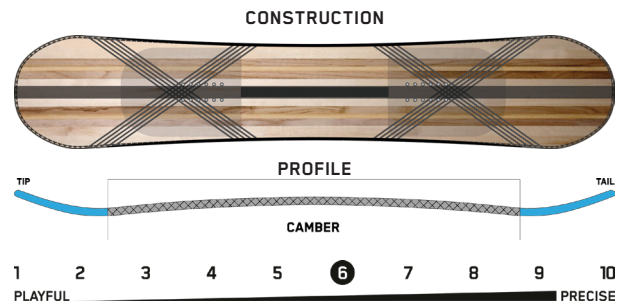

KEY FEATURES
 Directional Rocker Profile, Aspen Core, Biax Glass, Extruded 2000 Base, Catch-Free™ Tune, 2x4 Inserts

SIZE CM	EFF. EDGE CM	TIP/WAIST/TAIL	SIDECUT M	STANCE IN	SETACK IN	WT RANGE LB	WT RANGE KG
152	119	29.0-24.7-29.0	8.00	21"	0.75"	120-200+	54-91+
155	122	29.3-24.9-29.3	8.10	21"	0.75"	120-200+	54-91+
158	124	29.7-25.1-29.7	8.20	22"	0.75"	130-210+	59-95+
156W	122	30.6-26.2-30.6	8.10	21"	0.75"	130-210+	59-95+
159W	127	31.3-26.5-31.3	8.20	22"	0.75"	130-220+	59-100+
163W	130	31.7-26.8-31.7	8.30	23"	0.75"	140-230+	64-104+

SNOWBOARDS - MEN'S ALL MOUNTAIN

SNOWBOARDS - MEN'S ALL MOUNTAIN

MEDIUM

Terrain: Park, Street, Resort
Riding Style: Freestyle
Ability Level: Intermediate to Expert

TECH
 BAP Core - Tri-species renewable wood core deliver a strong, lightweight, and responsive ride.
 Carbon DarkWeb™ - Increased board response and stability and adds pop to tip and tail.
 Carbon Backbone™ - Pre-curved carbon fiber strip between the inserts for ultimate pop.
 Sintered 4000 Base - Soaks up wax for premium glide while remaining supremely durable.

KEY FEATURES
 Twin Camber Profile, BAP Core, Triax Glass, Carbon DarkWeb™, Carbon Backbone™, Sintered 4000 Base, 2x4 Inserts

SIZE CM	EFF. EDGE CM	TIP/WAIST/TAIL	SIDECUT M	STANCE IN	SETACK IN	WT RANGE LB	WT RANGE KG
141	109	27.5-23.5-27.5	6.80	18"	CENTERED	90-160+	41-73+
144	112	27.9-23.8-27.9	7.00	19"	CENTERED	90-160+	41-73+
147	114	28.4-24.2-28.4	7.20	19"	CENTERED	90-160+	41-73+
149	116	28.6-24.4-28.6	7.30	20"	CENTERED	110-180+	50-82+
152	118	29.0-24.7-29.0	7.50	21"	CENTERED	120-190+	54-86+
154W	121	30.2-25.8-30.2	7.70	21"	CENTERED	130-220+	59-100+
155	121	29.4-25.1-29.4	7.70	21"	CENTERED	130-230+	59-104+
157	122	29.6-25.2-29.6	7.80	21"	CENTERED	130-220+	59-100+
158W	123	30.7-26.2-30.7	7.90	22"	CENTERED	130-230+	59-104+
159	123	29.9-25.4-29.9	7.90	22"	CENTERED	130-230+	59-104+