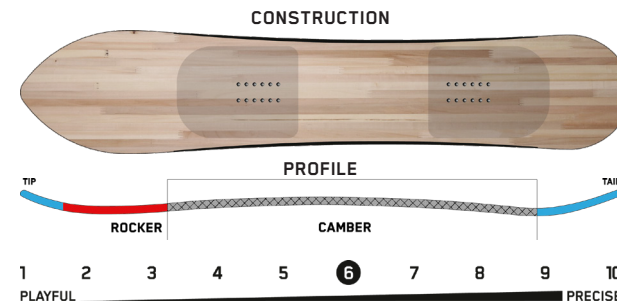

TECH
Biax Fiberglass - A lightweight fiberglass weave at 0° and 90° provide consistent, smooth flex.
Bambooyah™ Core - Renewable and Stronger than Hell - Comes with a 5 Year Warranty
Carbon Infused Sintered 5500 Base - The highest performance base material in the K2 line.

KEY FEATURES
Directional Combination Camber Profile, Bambooyah™ Core, Biax Glass, Volume Shift™, Carbon Infused 5500 Sintered Base, 2x4 Inserts