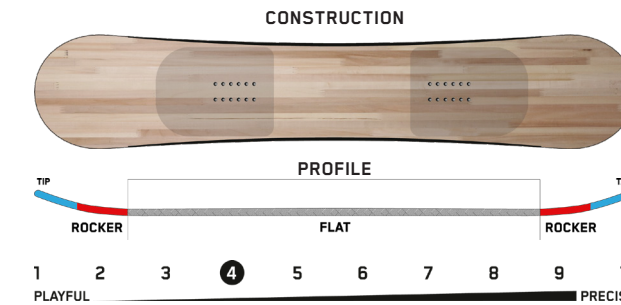

KEY FEATURES

Directional Rocker Profile, Rhythm™ Core, ICG™ 10 Biax Glass with Carbon, Extruded 2000 Base, 2x4 Inserts

SIZE CM	EFF. EDGE CM	TIP/WAIST/TAIL	SIDECUT M	STANCE IN	SETACK IN	WT RANGE LB	WT RANGE KG
138	108	27.5-23.7-27.5	7.10	18"	0.75"	90-160+	41-73+
142	111	27.9-23.9-27.9	7.30	19"	0.75"	90-160+	41-73+
146	112	28.4-24.1-28.4	7.40	19"	0.75"	100-170+	45-77+
149	114	28.4-24.2-28.4	7.50	20"	0.75"	100-170+	45-77+
153	122	28.9-24.5-28.9	7.80	21"	0.75"	110-190+	50-86+

FIRST LITE

Terrain: Groomers, Resort
Riding Style: All-Mountain
Ability Level: Beginner

TECH

Aspen Core - Single species wood core provides consistent flex pattern, durability, and snap.
Catch-Free™ Tune - Beveled contact points deliver confidence to link turns from day one.
Extruded 2000 Base - Durable, fast, and resilient without the need for extra maintenance.

KEY FEATURES

Twin Rocker Profile, Aspen Core, Biax Glass, Extruded 2000 Base, Catch-Free™ Tune, 2x4 Inserts

SIZE CM	EFF. EDGE CM	TIP/WAIST/TAIL	SIDECUT M	STANCE IN	SETACK IN	WT RANGE LB	WT RANGE KG
138	108	27.3-23.2-27.3	7.10	18"	CENTERED	90-160+	41-73+
142	111	27.6-23.4-27.6	7.30	19"	CENTERED	90-160+	41-73+
146	116	28.0-23.6-28.0	7.50	19"	CENTERED	100-170+	45-77+
150	119	28.3-23.8-28.3	7.70	20"	CENTERED	100-170+	45-77+
154	121	28.6-24.0-28.6	7.90	20"	CENTERED	110-190+	50-86+

PARTY PLATTER

Terrain: Powder, Groomers, Sidecountry, Resort
Riding Style: All-Mountain Freestyle
Ability Level: Intermediate to Advanced

TECH
 BAP Core - Tri-species renewable wood core deliver a strong, lightweight, and responsive ride.
 Ollie Bar™ - Pre-curved carbon fiber strip between the inserts for ultimate pop.
 Sintered 4000 Base - Soaks up wax for premium glide while remaining supremely durable.
 Volume Shift™ - Size down 3-5cm from your usual snowboard length.