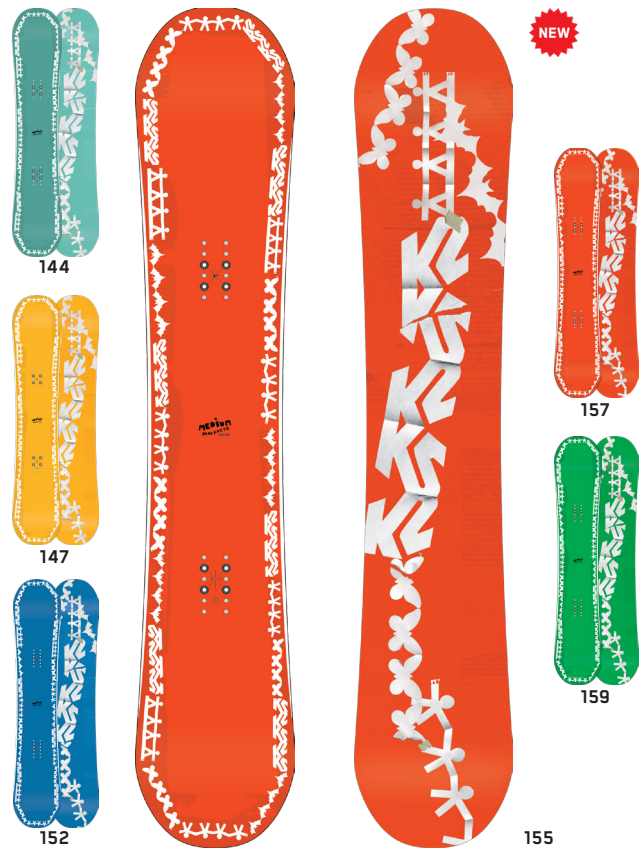

KEY FEATURES
 Directional Rocker Profile, Aspen Core, Biax Glass, Extruded 2000 Base, Catch-Free™ Tune, 2x4 Inserts

SIZE CM	EFF. EDGE CM	TIP/WAIST/TAIL	SIDECUT M	STANCE IN	SETACK IN	WT RANGE LB	WT RANGE KG
152	119	29.0-24.7-29.0	8.00	21"	0.75"	120-200+	54-91+
155	122	29.3-24.9-29.3	8.10	21"	0.75"	120-200+	54-91+
158	124	29.7-25.1-29.7	8.20	22"	0.75"	130-210+	59-95+
156W	122	30.6-26.2-30.6	8.10	21"	0.75"	130-210+	59-95+
159W	127	31.3-26.5-31.3	8.20	22"	0.75"	130-220+	59-100+
163W	130	31.7-26.8-31.7	8.30	23"	0.75"	140-230+	64-104+

SNOWBOARDS - MEN'S ALL MOUNTAIN

SNOWBOARDS - MEN'S ALL MOUNTAIN

MEDIUM

Terrain: Park, Street, Resort
Riding Style: Freestyle
Ability Level: Intermediate to Expert

TECH
 BAP Core - Tri-species renewable wood core deliver a strong, lightweight, and responsive ride.
 Carbon DarkWeb™ - Increased board response and stability and adds pop to tip and tail.
 Carbon Backbone™ - Pre-curved carbon fiber strip between the inserts for ultimate pop.
 Sintered 4000 Base - Soaks up wax for premium glide while remaining supremely durable.