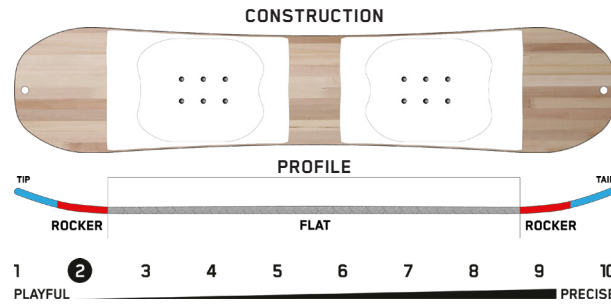

KEY FEATURES

Twin Rocker Profile, Noodle Core, Biax Glass, Extruded 2000 Base, Catch-Free™ Tune, 4x4 Inserts