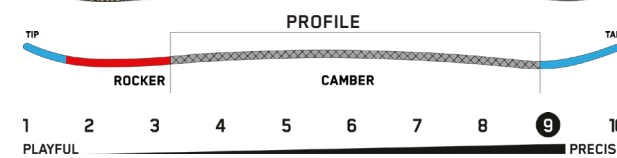

KEY FEATURES

Directional Camber Profile, S1 Core, Triax Glass, Spectral Braid, SpaceGlass™, recess3D, Carbon Power Fork, Wax-Infused Sintered 4001 Base, 2x4 Inserts

CONSTRUCTION

SIZE CM	EFF. EDGE CM	TIP/WAIST/TAIL	SIDECUT M	STANCE IN	SETACK IN	WT RANGE LB	WT RANGE KG
154	117	29.3-24.7-28.7	7.29	21"	0.75"	120-200+	54-91+
157	119	29.7-25.0-29.1	7.82	21"	0.75"	120-200+	54-91+
159W	122	31.1-26.3-30.5	7.98	22"	0.75"	130-230+	59-104+
160	122	30.1-25.3-29.5	7.98	22"	0.75"	130-230+	59-104+
163	124	30.5-25.6-29.9	8.14	23"	0.75"	130-230+	59-104+
164W	124	31.5-26.6-30.9	8.14	23"	0.75"	130-230+	59-104+