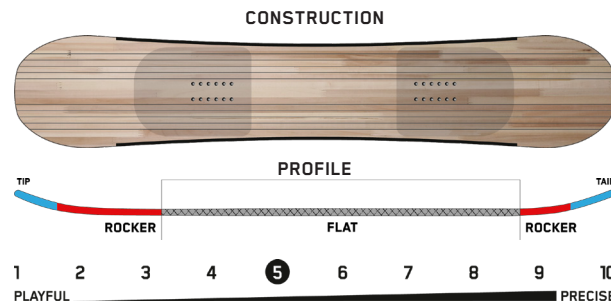

SIZE CM	EFF. EDGE CM	TIP/WAIST/TAIL	SIDECUT M	STANCE IN	SETACK IN	WT RANGE LB	WT RANGE KG
153	117	28.6-24.5-28.6	7.90	21"	0.75"	120-190+	54-86+
156	119	28.7-24.7-28.7	8.00	22"	0.75"	120-190+	54-86+
159	122	29.1-24.9-29.1	8.10	22"	0.75"	130-200+	59-91+
160W	122	30.7-26.3-30.7	8.10	22"	0.75"	130-220+	59-100+
164W	127	31.3-26.6-31.3	8.20	23"	0.75"	140-230+	64-104+

DREAMSICLE RENTAL

Terrain: Powder, Groomers, Resort
Riding Style: All-Mountain
Ability Level: Beginner to Intermediate