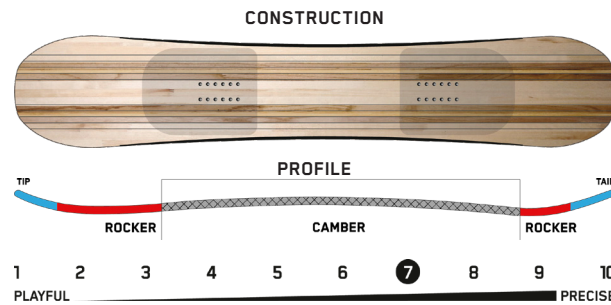

SIZE CM	EFF. EDGE CM	TIP/WAIST/TAIL	SIDECUT M	STANCE IN	SETACK IN	WT RANGE LB	WT RANGE KG
153	117	28.9-24.6-28.6	7.90	21"	0.75"	120-200+	54-91+
156	119	29.2-24.8-28.9	8.00	22"	0.75"	120-200+	54-91+
159	122	29.6-25.0-29.3	8.10	22"	0.75"	130-230+	59-104+
158W	122	30.9-26.3-30.6	8.10	22"	0.75"	130-230+	59-104+
163W	125	31.3-26.6-31.0	8.20	23"	0.75"	130-230+	59-104+

GATEWAY RENTAL

Terrain: Powder, Groomers, Resort
Riding Style: All-Mountain
Ability Level: Beginner to Intermediate