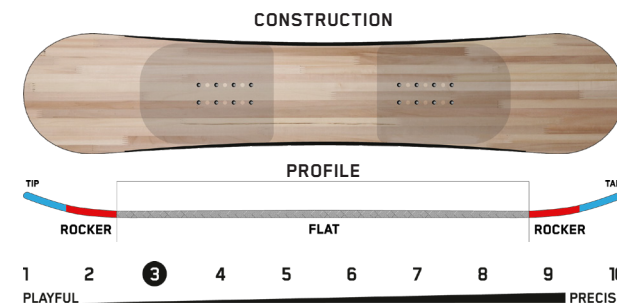

SIZE CM	EFF. EDGE CM	TIP/WAIST/TAIL	SIDECUT M	STANCE IN	SETACK IN	WT RANGE LB	WT RANGE KG
132	102	27.1-23.1-27.1	6.20	17"	CENTERED	<120	<55
137	107	27.5-23.4-27.5	6.60	18"	CENTERED	<130	<60
142	112	28.0-23.7-28.0	7.00	19"	CENTERED	<130	<60
145W	114	29.1-24.7-29.1	7.20	20"	CENTERED	<150	<68
148W	117	29.4-25.0-29.4	7.40	20"	CENTERED	<160	<73

BLACK

KANDI

Terrain: Powder, Groomers, Resort
Riding Style: All-Mountain
Ability Level: Beginner to Advanced