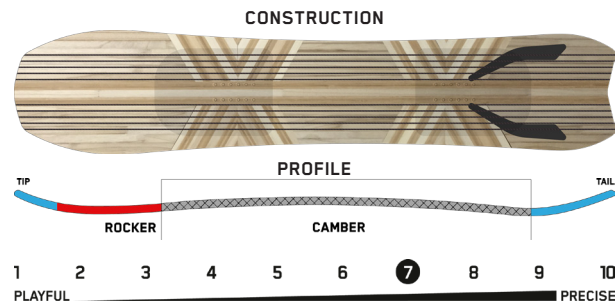

SIZE CM	EFF. EDGE CM	TIP/WAIST/TAIL	SIDECUT M	STANCE IN	SETACK IN	WT RANGE LB	WT RANGE KG
142	104	29.9-25.0-27.9	5.5/6.5	19"	0.75"	90-160+	41-73+
146	108	30.5-25.4-28.5	5.7/6.7	19"	0.75"	90-160+	41-73+
150	111	31.3-26.0-29.3	5.9/6.9	20"	0.75"	120-190+	54-86+
154	115	31.8-26.4-29.8	6.1/7.1	21"	0.75"	120-190+	54-86+
158	118	32.4-26.8-30.4	6.3/7.3	22"	0.75"	130-210+	59-95+
162	122	32.7-27.0-30.7	6.5/7.5	23"	0.75"	130-210+	59-95+

MANIFEST

Terrain: Powder, Groomers, Sidecountry, Resort
Riding Style: Big Mountain Freestyle/Freeride
Ability Level: Intermediate to Expert