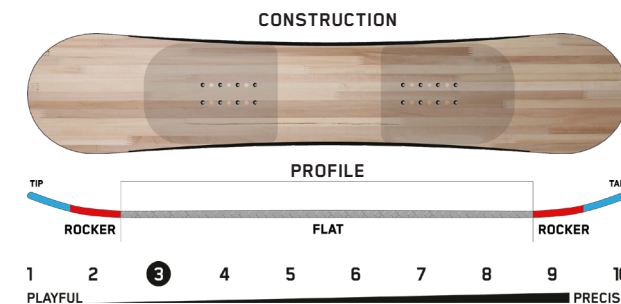

SIZE CM	EFF. EDGE CM	TIP/WAIST/TAIL	SIDECUT M	STANCE IN	SETACK IN	WT RANGE LB	WT RANGE KG
129	96	25.6-22.4-25.5	7.00	15"	CENTERED	<120	<55
134	101	26.1-22.6-26.0	7.20	16"	CENTERED	<130	<60
137	109	26.8-22.9-26.7	7.30	17"	CENTERED	<130	<60
141	111	27.2-23.2-27.1	7.50	18"	CENTERED	<150	<68