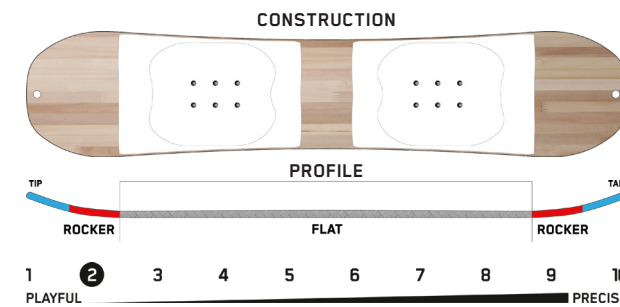

YOUTH BINDING

Terrain: Powder, Park, Groomers, Resort
Riding Style: All-Mountain
Ability Level: Beginner to Advanced

KEY FEATURES
ProFusion™ Chassis™, Groms Tweakback™, Tool-Less Bender™ Ankle Strap, Perfect Fit™ Toe Strap, 100% Tool-Less Adjustment

SIZES: MEDIUM: US MEN (5-9)

YOUTH BOOT

Terrain: Powder, Groomers, Resort
Riding Style: All-Mountain
Ability Level: Beginner to Advanced

KEY FEATURES
Youth BOA™ Fit System, Flex Zone Cuff Upper, Comfort Foam EVA Liner, Die Cut EVA Grows-A-Long Shims, Low Pro Outsole

SIZES: US MEN 3 - 7, US WOMEN 4 - 8

MINI TURBO

Terrain: Powder, Groomers, Resort
Riding Style: All-Mountain
Ability Level: Beginner to Advanced

Aspen Core - Single species wood core provides consistent flex pattern, durability, and snap.
Biax Fiberglass - A lightweight fiberglass weave at 0° and 90° provide consistent, smooth flex.
Catch-Free™ Tune - Beveled contact points deliver confidence to link turns from day one.
Extruded 2000 Base - Durable, fast, and resilient without the need for extra maintenance.

KEY FEATURES
Twin Rocker Profile, Noodle Core, Biax Glass, Extruded 2000 Base, Catch-Free™ Tune, 4x4 Inserts

SIZE	CM	EFF. EDGE CM	TIP/WAIST/TAIL	SIDECUT M	STANCE IN	SETACK IN	WT RANGE LB	WT RANGE KG
75	56	20.0-18.0-20.0	6.50	12"	CENTERED	<90	<40	
90	68	20.2-18.0-20.2	7.10	13"	CENTERED	<100	<45	
100	75	21.9-19.0-21.9	7.50	14"	CENTERED	<110	<50	
110	83	23.0-20.0-23.0	7.90	16"	CENTERED	<120	<55	
120	90	24.8-21.5-24.8	8.50	16"	CENTERED	<120	<55	
130	98	26.5-23.0-26.5	9.10	17"	CENTERED	<130	<60	

MINI TURBO BINDING

Terrain: Powder, Groomers, Resort
Riding Style: All-Mountain
Ability Level: Beginner to Advanced

KEY FEATURES
Nylon Grom Chassis, Grom Highback, Single Strap, 100% Tool-Less Adjustment